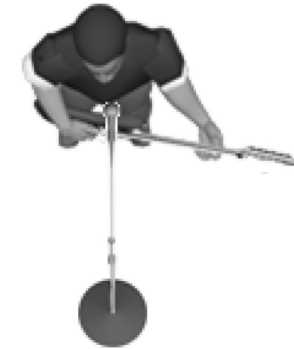

Kevin Monitor
(provided by venue/sound company)

No mic here

Eric Guit
Direct (stereo)

Rick Guit
Direct (stereo)

Bass - Direct

Tim Monitor
(provided by venue/sound company)

1. Kick
2. Snare
3. Hats
4. Rack
5. Rack
6. Floor
7. Floor
8. OH
9. Bass
10. Keys
11. Eric Guitar L

12. Eric Guitar R
13. Rick Guitar L
14. Rick Guitar R
15. Blank
16. Blank
17. Tim Vox
18. Eric Vox
19. Kaydon Vox
20. Rick Vox
21. Samples
22. Video tracks

Monitors:

- 4 in-ears from our rack
- 2 wedges provided by venue/sound company