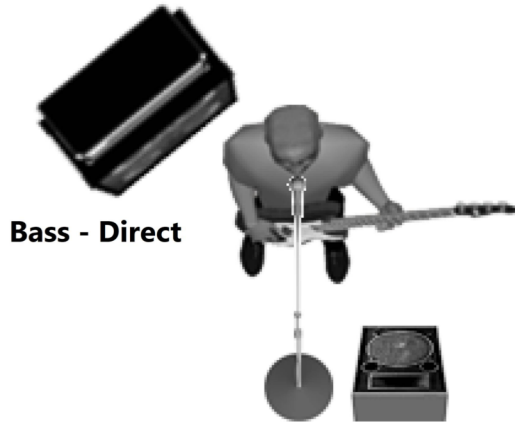

Kevin Monitor
(provided by venue/sound company)

No mic here

Eric Guit
Direct (stereo)

Rick Guit
Direct (stereo)

Bass - Direct

Tim Monitor
(provided by venue/sound company)

1. Kick
2. Snare
3. Hats
4. Rack
5. Rack
6. Floor
7. Floor
8. OH
9. Bass
10. Keys
11. Eric Guitar L