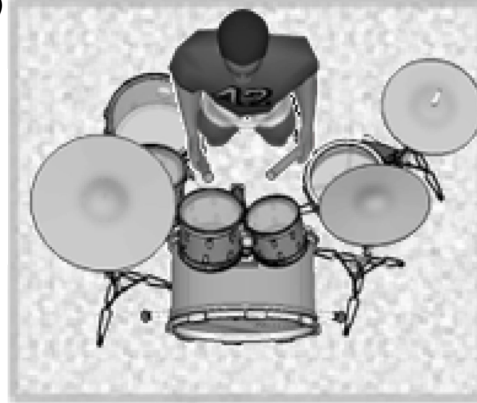

Kevin Monitor
(provided by venue/sound company)

No mic here

Eric Guit
Direct (stereo)

Rick Guit
Direct (stereo)

Bass - Direct

Tim Monitor
(provided by venue/sound company)

1. Kick
2. Snare
3. Hats
4. Rack
5. Rack
6. Floor
7. Floor
8. OH
9. Bass
10. Keys
11. Eric Guitar L

12. Eric Guitar R
13. Rick Guitar L
14. Rick Guitar R
15. Blank
16. Blank
17. Tim Vox
18. Eric Vox
19. Kaydon Vox
20. Rick Vox
21. Samples
22. Video tracks

Monitors:

- 4 in-ears from our rack
- 2 wedges provided by venue/sound company